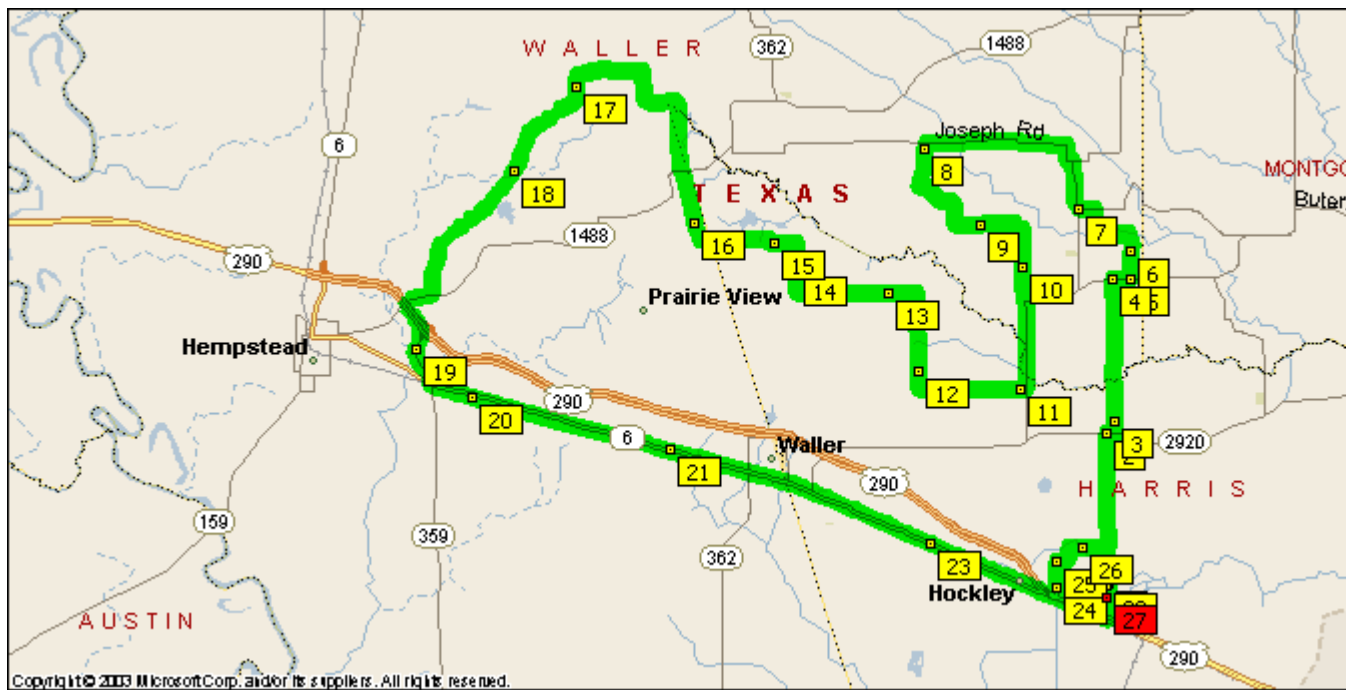

Buffalo_Long**From:** 17578 Roberts Rd, Hockley, TX 77447 **To:** 17299 Roberts Rd, Hockley, TX 77447**Driving Distance:** 67.7 miles **Time:** 3 hours, 39 minutes

Time	Distance	Instruction
09:00	0.0	1 Depart 17578 Roberts Rd, Hockley, TX 77447 on Roberts Rd (North) for 3.0 mi
09:08	3.0	2 At 19992 Roberts Rd, Hockley, TX 77447, turn RIGHT (East) onto FM-2920 Rd [FM-2920] for 0.2 mi
09:10	3.2	Turn LEFT (North) onto Nichols St for 0.2 mi
09:10	3.4	3 At 20241 Nichols St, Hockley, TX 77447, stay on Nichols St (North) for 0.7 mi
09:13	4.1	Road name changes to Murrell Rd for 2.1 mi
09:19	6.3	4 At 23777 Nichols Sawmill Rd, Hockley, TX 77447, turn RIGHT (East) onto Nichols Sawmill Rd for 0.4 mi
09:20	6.6	5 At 24001 Clear Creek Rd, Hockley, TX 77447, turn LEFT (North) onto (S) Clear Creek Rd for 0.6 mi
09:22	7.2	6 At 24287 Clear Creek Rd, Hockley, TX 77447, stay on Clear Creek Rd (North) for 0.4 mi
09:24	7.6	Turn LEFT (West) onto (S) Clear Creek Rd [Clear Creek Rd] for 0.8 mi
09:27	8.4	Road name changes to Creek Bend Rd [CR Bend Rd] for 0.5 mi
09:29	8.9	Turn LEFT (West) onto Lakeside Dr for 0.3 mi
09:30	9.2	7 At 25786 Lakeside Dr, Hockley, TX 77447, turn RIGHT (North) onto Macedonia Rd for 1.0 mi